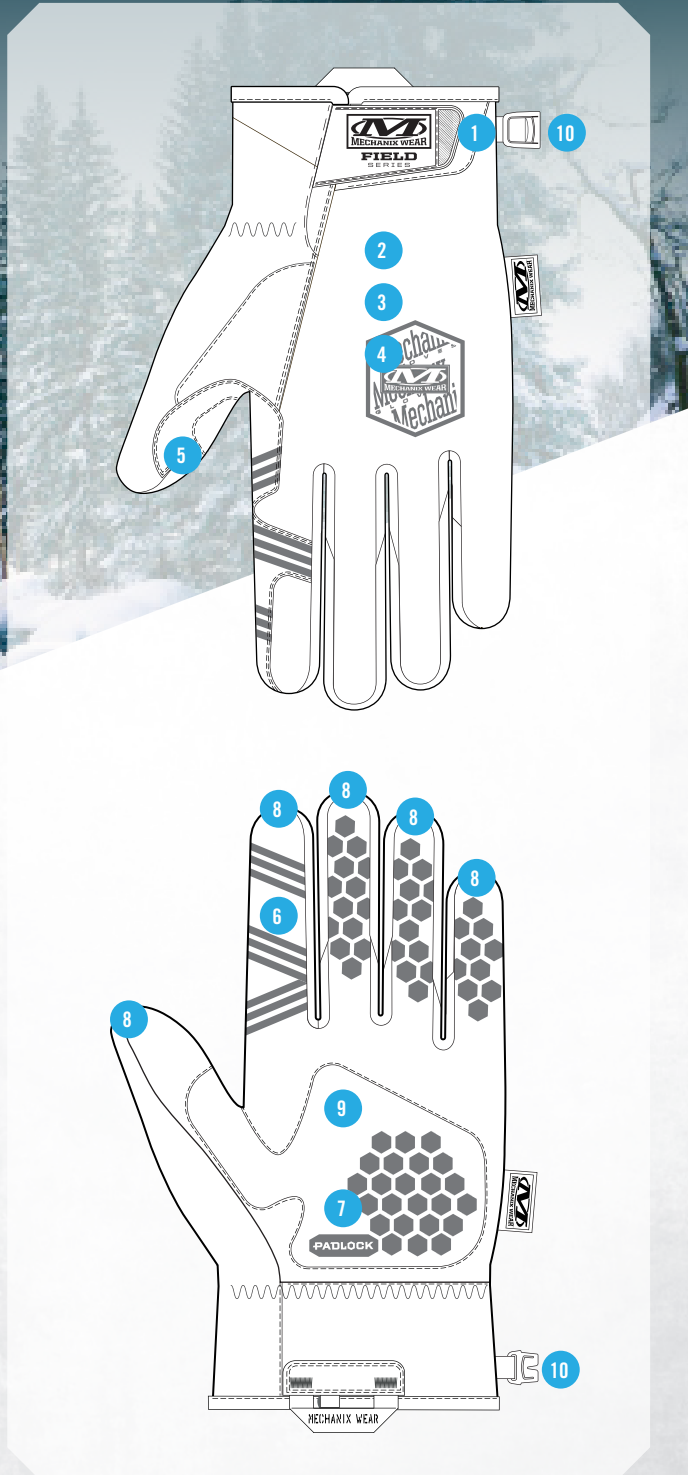

REALTREE EDGE™ SUB35

COLD WEATHER HAND PROTECTION

Mechanix Wear's SUB35 winter gloves feature Realtree Edge™ camouflage and 3M 40g Thinsulate™ to keep you concealed and insulated in the field. We incorporated a waterproof barrier and our touchscreen technology to battle the elements.

FEATURES

- 1 Extended hook and loop top closure secures comfortable to your wrist
- 2 Realtree Edge™ camouflage pattern allows you to blend in with the terrain
- 3 40g 3M Thinsulate™ efficiently traps heat, keeping hands warm
- 4 Waterproof barrier keeps your hands dry and warm in rain, sleet or snow
- 5 Abrasion-resistant thumb saddle reinforcement for heavy lifting
- 6 Ergonomic trigger finger design for precision and control
- 7 Padlock™ no-slip silicon print improves your grip performance in the field
- 8 Durable synthetic leather infused with touchscreen technology to control your devices
- 9 3mm foam palm padding provides comfort and relief when hauling your gear in the field
- 10 Removable spring clip keeps your gloves together and organized

MACHINE
WASHABLE

TOUCHSCREEN
CAPABLE

INTENDED USES

- Winter Recreation
- Shooting / Hunting
- Bow Hunting

CERTIFICATIONS

SIZE	S-008	M-009	L-010	XL-011	XXL-012
COLOR	SUB35-735 REALTREE EDGE CAMOUFLAGE				

Product is Imported